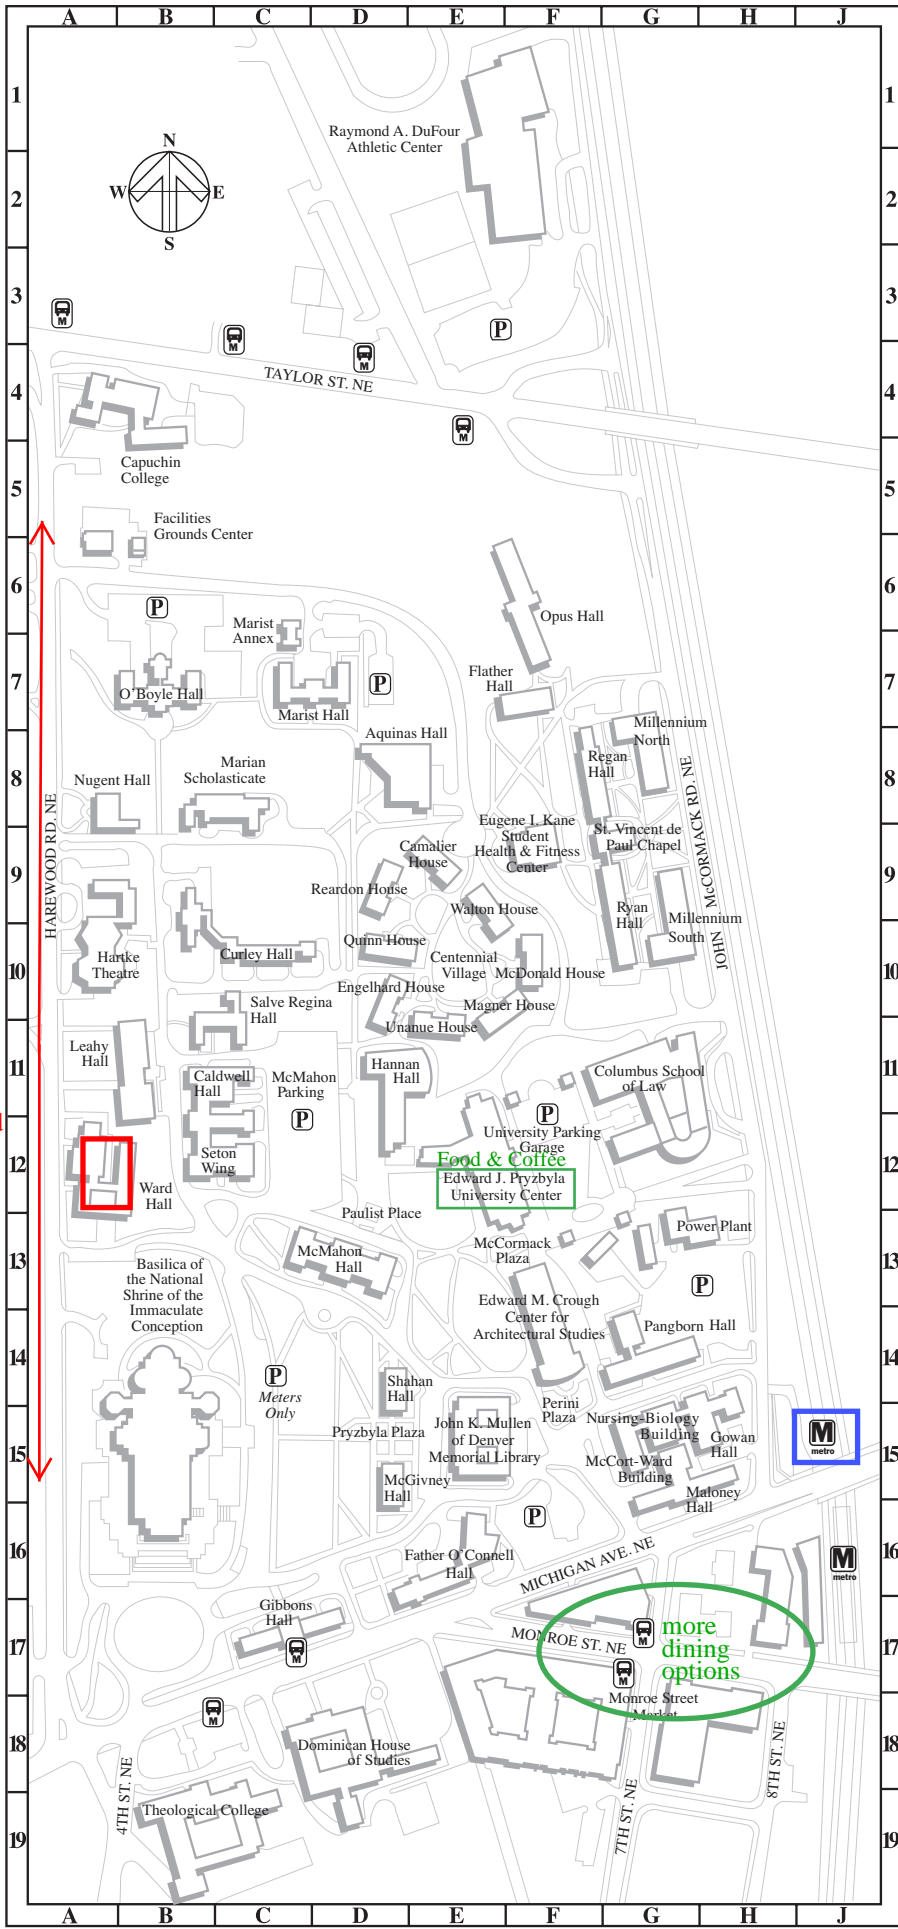

Metro Bus Stop
Principal Parking Area (permits required)
Metro Station
Public Safety • 202-319-5111
TTY: 202-319-5736
publicsafety.cua.edu

Free street parking on Harewood Rd. NE